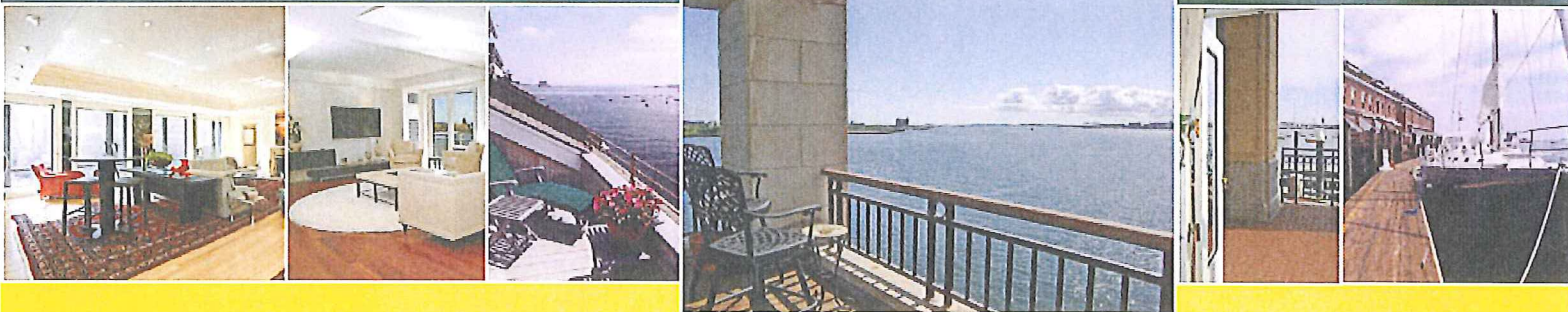

Specializing in extraordinary properties on Boston's Waterfront

WATERFRONT PROPERTIES, LLC

CL WATERFRONT PROPERTIES, LLC

113 Lewis Wharf, Boston, MA 02110

www.wpBoston.com

tel 617.624.9700 | *Carmela Laurella, President*