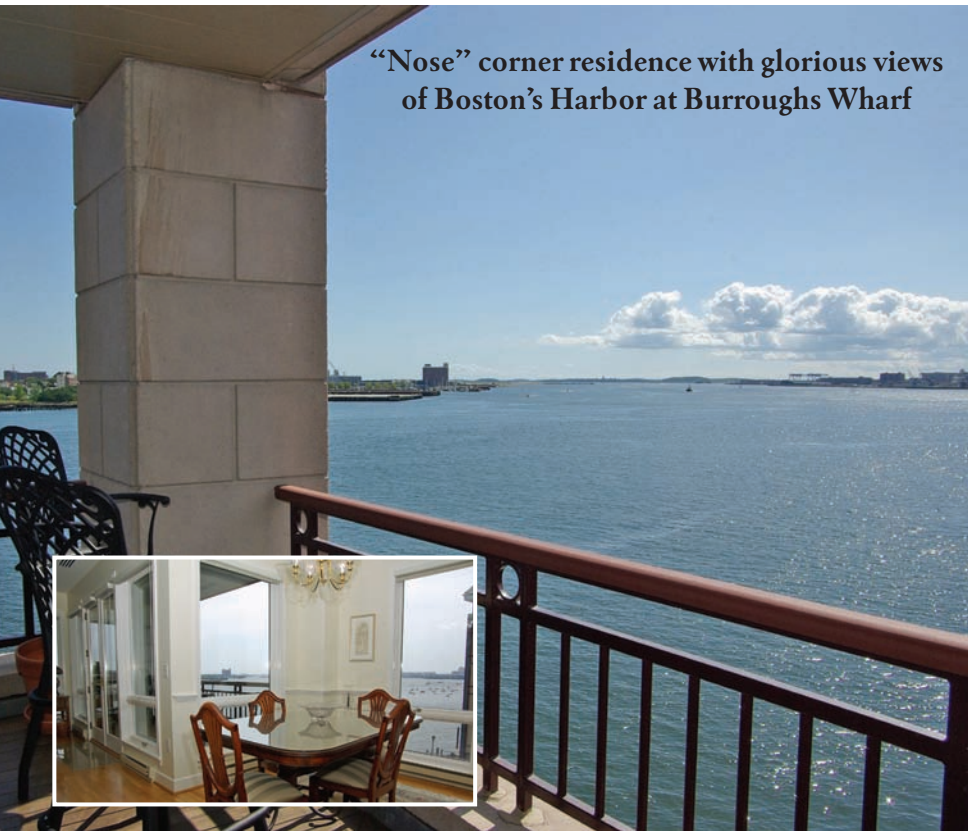

**Ultimate Single-Floor Penthouse  
with Boston's most amazing views at the Ritz Carlton**

**GORGEOUS 2,500+ SOUTH Facing  
Penthouse at Prestigious Union Wharf**

**"Nose" corner residence with glorious views  
of Boston's Harbor at Burroughs Wharf**

**Breathtaking Views from Every Room  
with a 2,000 sq.ft. Private Deck**

**CL WATERFRONT PROPERTIES, LLC**

*"Specializing In Extraordinary Luxury Properties"*

113 Lewis Wharf, Boston, MA 02110

tel 617.624.9700